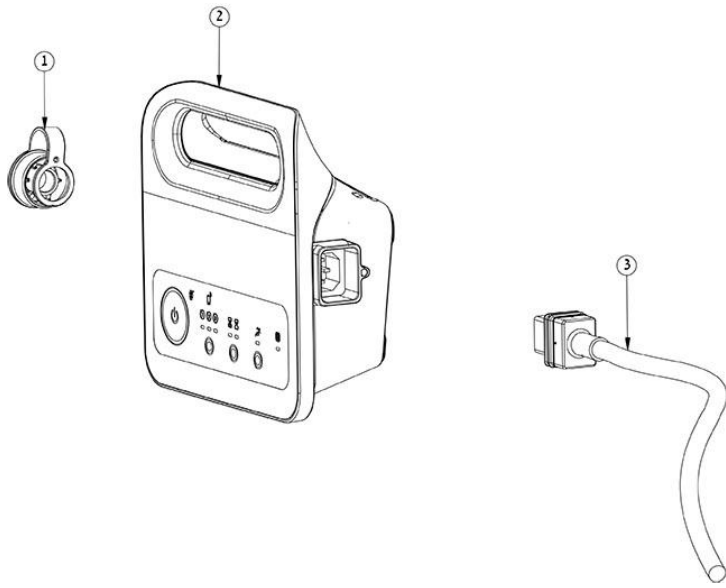

DOLPHIN S300i

#01 (ps advanced 230v)