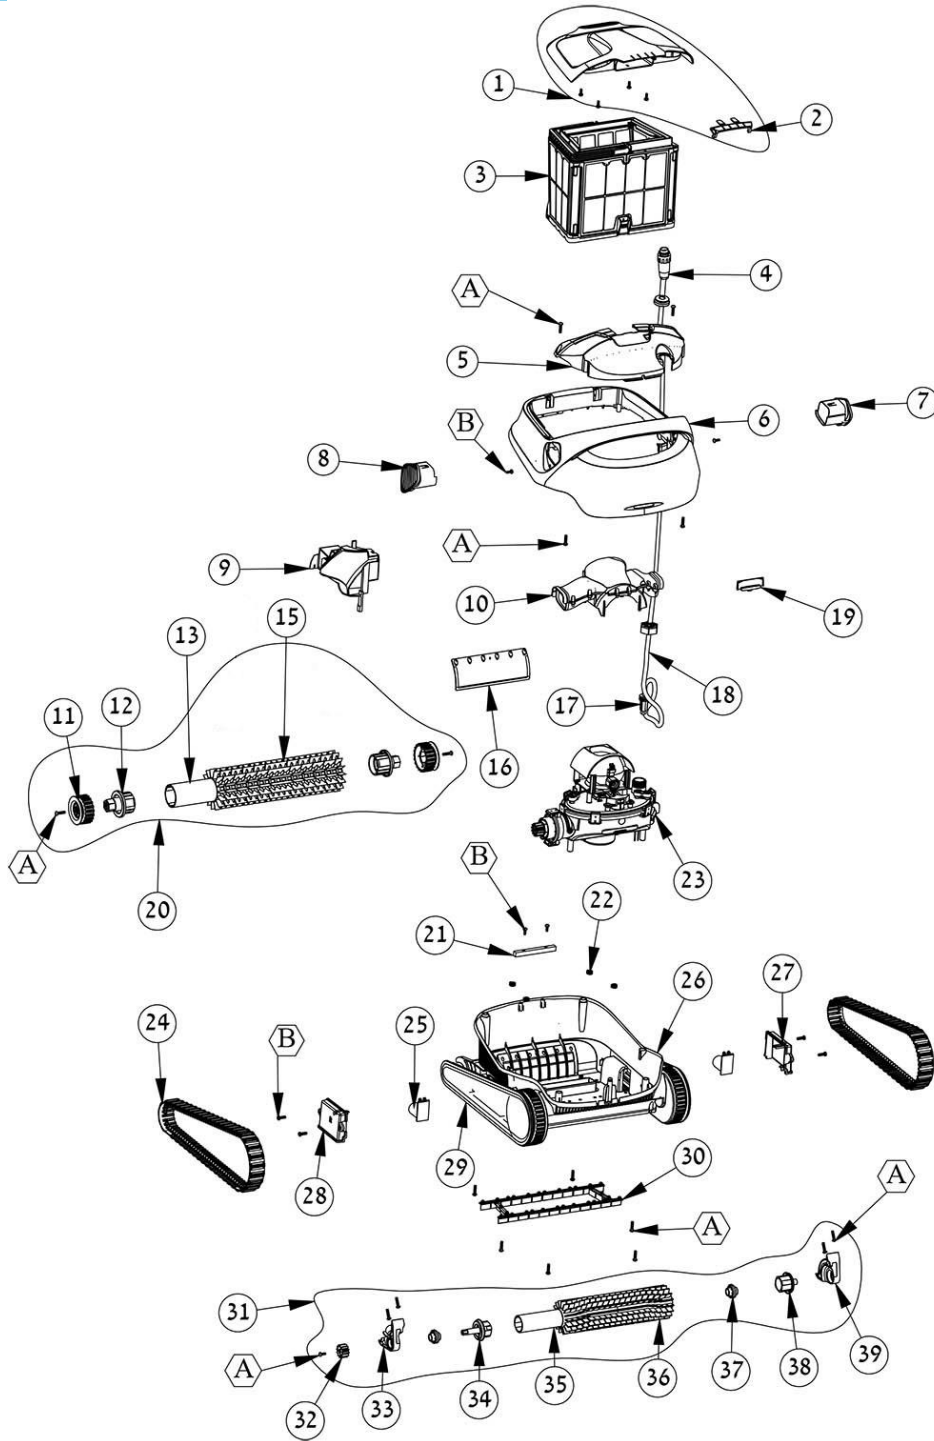

DOLPHIN S300i

Item #	Item Number	Description
29	Kit Options	
. 29.01	9983111	FRONT WHEEL GREY
. 29.03	9983114	WHEEL BUSHING 2
. 29.04	9983121	WHEEL DISK 2
. 29.05	99831031	SIDE PANEL GREY
. 29.A	3379616-A	SCREW KA50X16 WN1412
30	9991732	VACUUM STRIPS KIT OF 10
31	9995545-ASSY	ACTIVE BRUSH S300i BLUE ASSY
32	9983123	ACTIVE BRUSH GEAR S
33	9983116	ACTIVE BRUSH HOLDER M2/M2i L
34	9983119	ACTIVE BRUSH ADAPTOR S R
35	9983088	WHEEL TUBE FOR ACTIVE BRUSH S300
36	99831221	BLUE BRUSH FOR ACTIVE BRUSH
37	9983113	ACTIVE BRUSH BUSHING S
38	9983118	ACTIVE BRUSH ADAPTOR M2/M2i L
39	9983117	ACTIVE BRUSH HOLDER M2/M2i R
A	3379616-A	SCREW KA50X16 WN1412
B	3379440-A	SCREW KA50X12 A2 WN1412