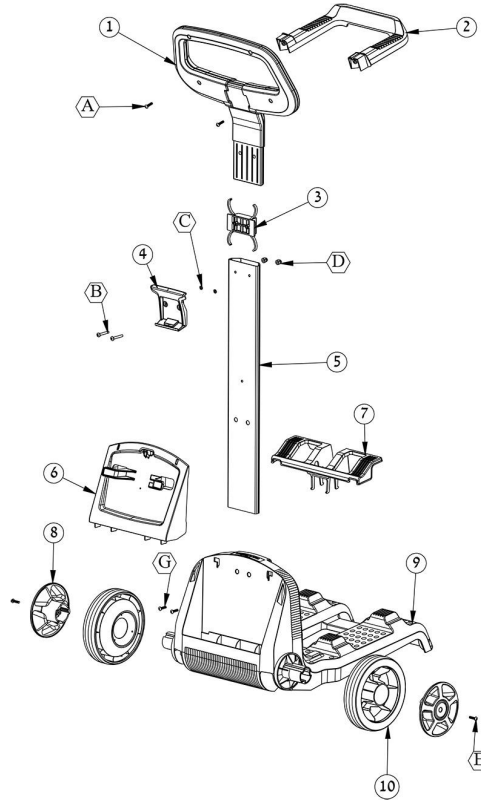

#02 (caddy ns)