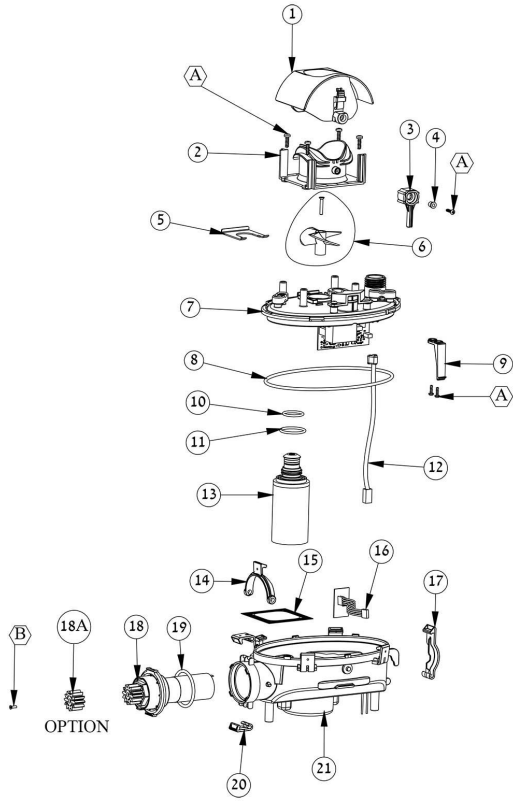

DOLPHIN S300i

Item #	Item Number	Description
29	Kit Options	
. 29.01	9983111	FRONT WHEEL GREY
. 29.03	9983114	WHEEL BUSHING 2
. 29.04	9983121	WHEEL DISK 2
. 29.05	99831031	SIDE PANEL GREY
. 29.A	3379616-A	SCREW KA50X16 WN1412
30	9991732	VACUUM STRIPS KIT OF 10
31	9995545-ASSY	ACTIVE BRUSH S300i BLUE ASSY
32	9983123	ACTIVE BRUSH GEAR S
33	9983116	ACTIVE BRUSH HOLDER M2/M2i L
34	9983119	ACTIVE BRUSH ADAPTOR S R
35	9983088	WHEEL TUBE FOR ACTIVE BRUSH S300
36	99831221	BLUE BRUSH FOR ACTIVE BRUSH
37	9983113	ACTIVE BRUSH BUSHING S
38	9983118	ACTIVE BRUSH ADAPTOR M2/M2i L
39	9983117	ACTIVE BRUSH HOLDER M2/M2i R
A	3379616-A	SCREW KA50X16 WN1412
B	3379440-A	SCREW KA50X12 A2 WN1412

DOLPHIN S300i

#01 (ps advanced 230v)

#02 (caddy ns)

#03 (filters s300i - catalog kit)

#17 (retrofit for cable con. 2015)

DOLPHIN S300i

#23 (motor unit catalog kit s300i)

#29 (s300 drive sys cat. kit)

LEFT SIDE

RIGHT SIDE