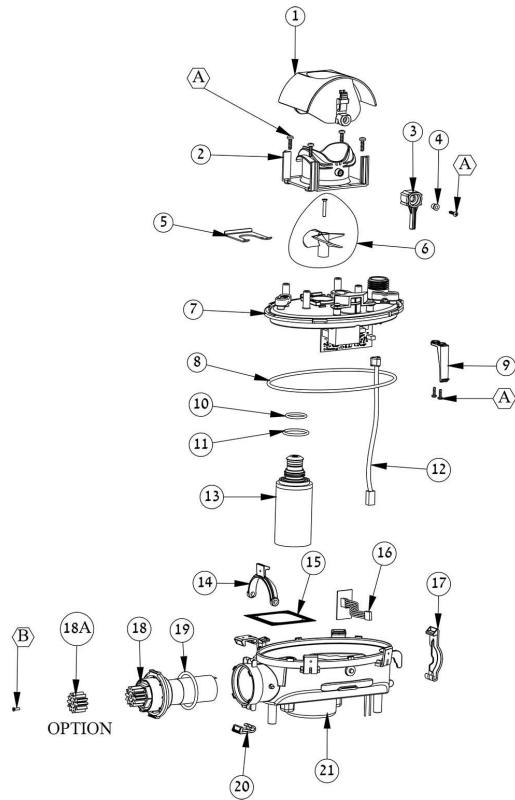

DOLPHIN S300i BIO

Item #	Item Number	Description
. 23.18A	9983142	GEAR Z12 FOR DRIVE MOTOR
. 23.19	3862474	ORING 47X4mm
. 23.20	9983140	CLIP FOR MBU
. 23.21	9991736	BOX FOR MU S300i+LED ASSY
. 23.A	3379440-A	SCREW KA50X12 A2 WN1412
. 23.B	3101308-A	SCREW M3X8 DIN965A-A2 TUF
. 23.MU1	9995388-ASSY	MU S300i LED ASSY
. 23.MU2	9995388-EX	MU M2i LED EX
24	9983152	TRACK S GREY
25	9991731-ASSY	BYPASS ASSY M2/M2i
26	9983100	CHASSIS M2/M2i
27	9983168	BYPASS COVER M2/M2i L
28	9983169	BYPASS COVER M2/M2i R
29	Kit Options	
. 29.01	9983111	FRONT WHEEL GREY
. 29.03	9983114	WHEEL BUSHING 2
. 29.04	9983121	WHEEL DISK 2
. 29.05	99831031	SIDE PANEL GREY
. 29.A	3379616-A	SCREW KA50X16 WN1412
30	9991732	VACUUM STRIPS KIT OF 10
31	9995543-ASSY	ACTIVE BRUSH S300 GREY ASSY
32	9983123	ACTIVE BRUSH GEAR S
33	9983116	ACTIVE BRUSH HOLDER M2/M2i L
34	9983119	ACTIVE BRUSH ADAPTOR S R
35	9983088	WHEEL TUBE FOR ACTIVE BRUSH S300
36	9983122	GREY BRUSH FOR ACTIVE BRUSH
37	9983113	ACTIVE BRUSH BUSHING S
38	9983118	ACTIVE BRUSH ADAPTOR M2/M2i L
39	9983117	ACTIVE BRUSH HOLDER M2/M2i R
A	3379616-A	SCREW KA50X16 WN1412
B	3379440-A	SCREW KA50X12 A2 WN1412

DOLPHIN S300i BIO

#01 (ps advanced 230v)

#01 (retrofit for cable con. 2015)

September 2004 - 8170051

#02 (caddy ns)

#03 (filters s300i - catalog kit)

DOLPHIN S300i BIO

#17 (retrofit for cable con. 2015)

#23 (motor unit catalog kit s300i)

#29 (s300 drive sys cat. kit)

LEFT SIDE

RIGHT SIDE