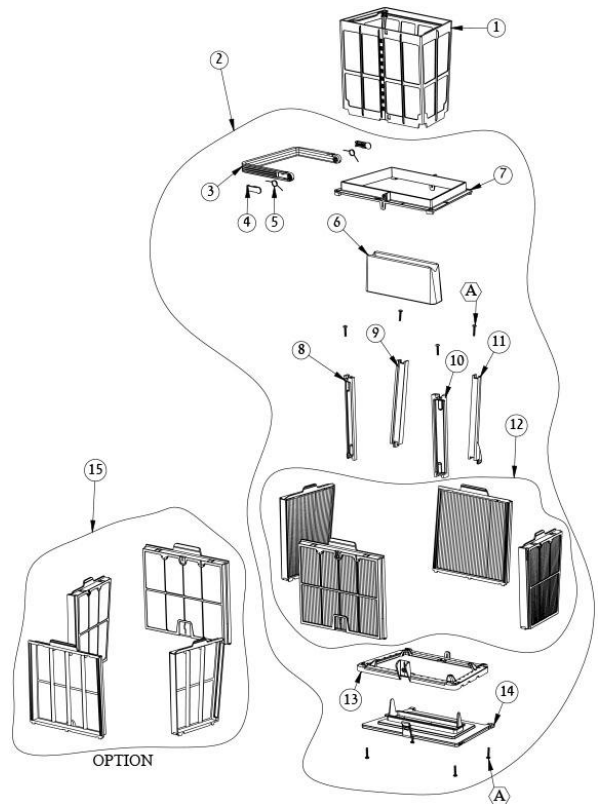

DOLPHIN S300i BIO

#01 (ps advanced 230v)

#01 (retrofit for cable con. 2015)

September 2004 - 8170051

#02 (caddy ns)

#03 (filters s300i - catalog kit)

DOLPHIN S300i BIO

#17 (retrofit for cable con. 2015)