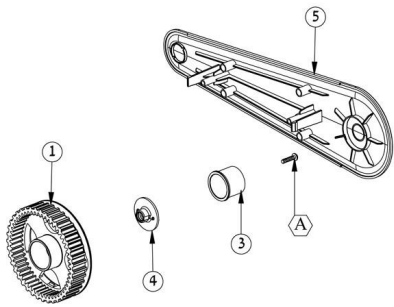

DOLPHIN S300i BIO

LEFT SIDE

RIGHT SIDE