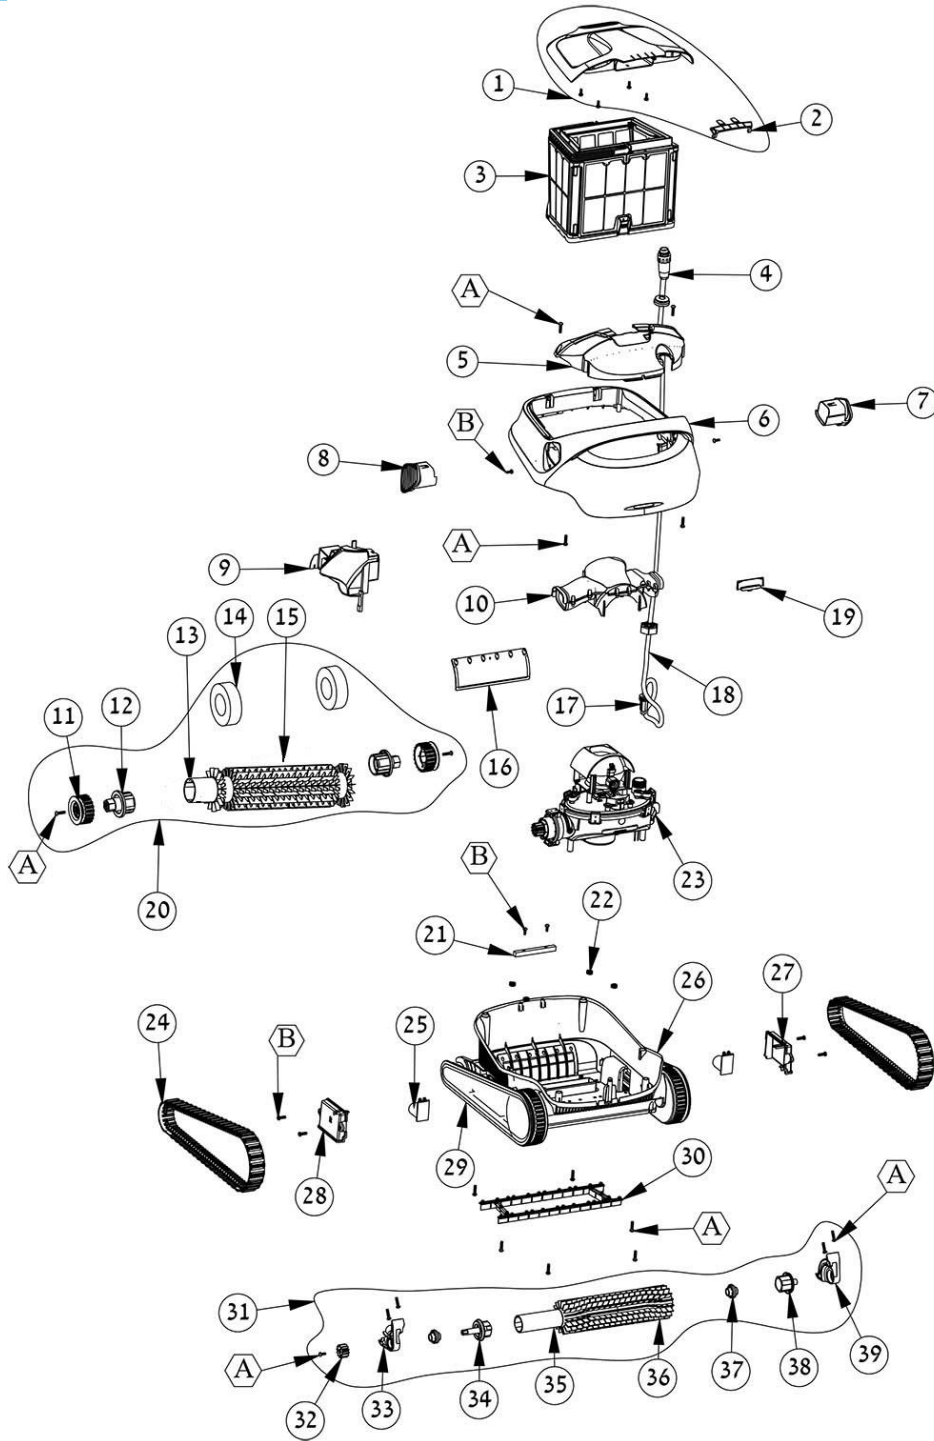

DOLPHIN S300i BIO

Item #	Item Number	Description
. 23.18A	9983142	GEAR Z12 FOR DRIVE MOTOR
. 23.19	3862474	ORING 47X4mm
. 23.20	9983140	CLIP FOR MBU
. 23.21	9991736	BOX FOR MU S300i+LED ASSY
. 23.A	3379440-A	SCREW KA50X12 A2 WN1412
. 23.B	3101308-A	SCREW M3X8 DIN965A-A2 TUF
. 23.MU1	9995388-ASSY	MU S300i LED ASSY
. 23.MU2	9995388-EX	MU M2i LED EX
24	9983152	TRACK S GREY
25	9991731-ASSY	BYPASS ASSY M2/M2i
26	9983100	CHASSIS M2/M2i
27	9983168	BYPASS COVER M2/M2i L
28	9983169	BYPASS COVER M2/M2i R
29	Kit Options	
. 29.01	9983111	FRONT WHEEL GREY
. 29.03	9983114	WHEEL BUSHING 2
. 29.04	9983121	WHEEL DISK 2
. 29.05	99831031	SIDE PANEL GREY
. 29.A	3379616-A	SCREW KA50X16 WN1412
30	9991732	VACUUM STRIPS KIT OF 10
31	9995543-ASSY	ACTIVE BRUSH S300 GREY ASSY
32	9983123	ACTIVE BRUSH GEAR S
33	9983116	ACTIVE BRUSH HOLDER M2/M2i L
34	9983119	ACTIVE BRUSH ADAPTOR S R
35	9983088	WHEEL TUBE FOR ACTIVE BRUSH S300
36	9983122	GREY BRUSH FOR ACTIVE BRUSH
37	9983113	ACTIVE BRUSH BUSHING S
38	9983118	ACTIVE BRUSH ADAPTOR M2/M2i L
39	9983117	ACTIVE BRUSH HOLDER M2/M2i R
A	3379616-A	SCREW KA50X16 WN1412
B	3379440-A	SCREW KA50X12 A2 WN1412