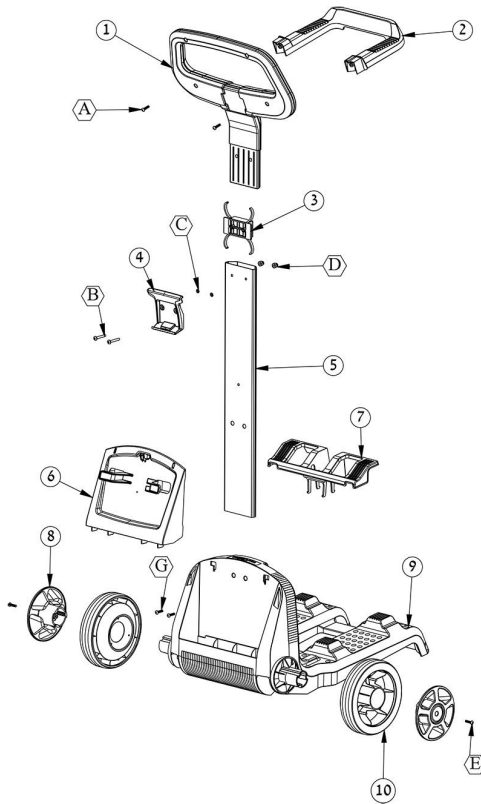

DOLPHIN S300i BIO

#01 (ps advanced 230v)

#01 (retrofit for cable con. 2015)

September 2004 - 8170051

#02 (caddy ns)

#03 (filters s300i - catalog kit)

DOLPHIN S300i BIO

#17 (retrofit for cable con. 2015)