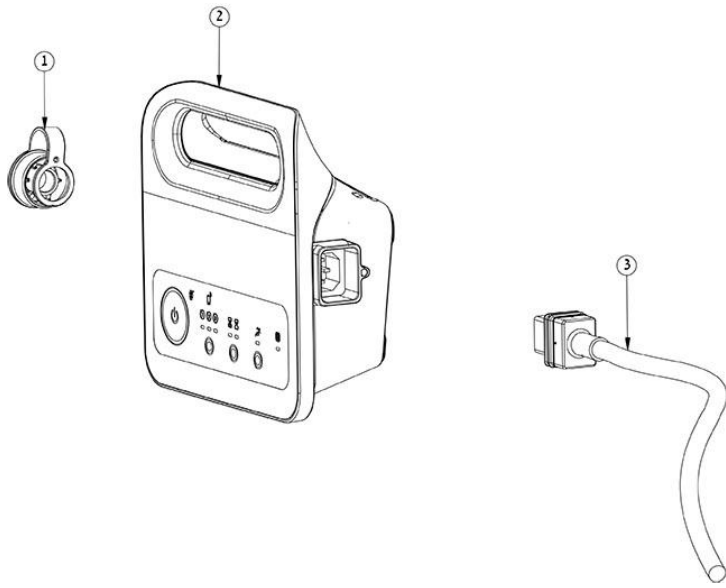

DOLPHIN S300i BIO

#01 (ps advanced 230v)