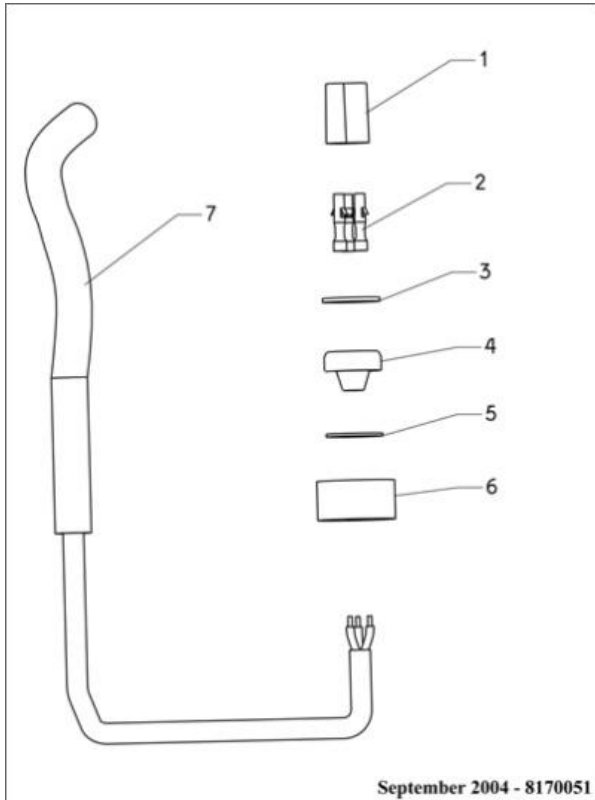

DOLPHIN S300i BIO

#01 (ps advanced 230v)

#01 (retrofit for cable con. 2015)

September 2004 - 8170051

#02 (caddy ns)

#03 (filters s300i - catalog kit)

DOLPHIN S300i BIO

#17 (retrofit for cable con. 2015)