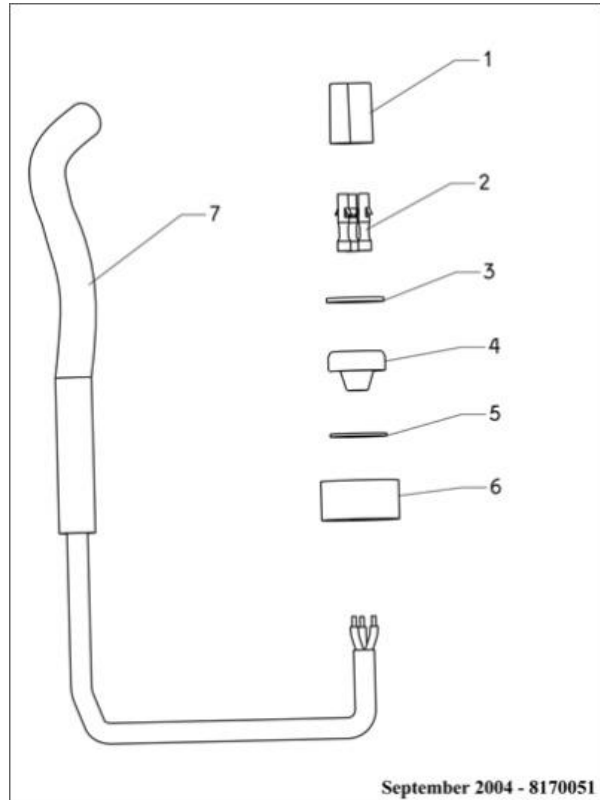

#01 (retrofit for cable con. 2015)