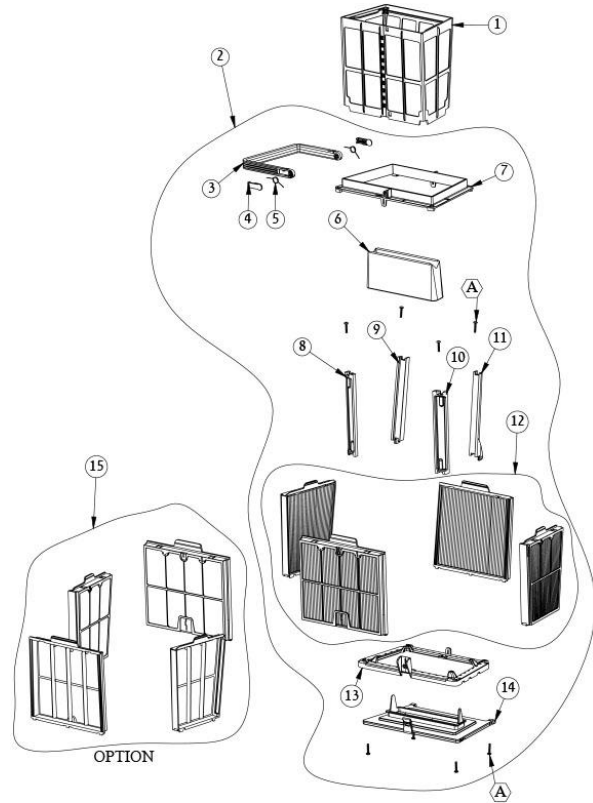

#03 (filters s300i - catalog kit)