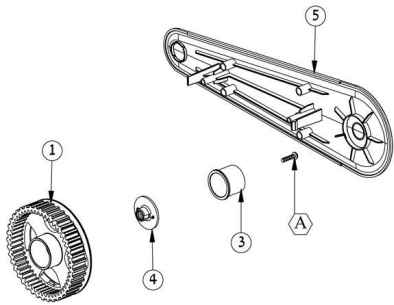

DOLPHIN S200

Item #	Item Number	Description
38	9983118	ACTIVE BRUSH ADAPTOR M2/M2i L
39	9983117	ACTIVE BRUSH HOLDER M2/M2i R
A	3379616-A	SCREW KA50X16 WN1412
B	3379440-A	SCREW KA50X12 A2 WN1412

DOLPHIN S200

RIGHT SIDE