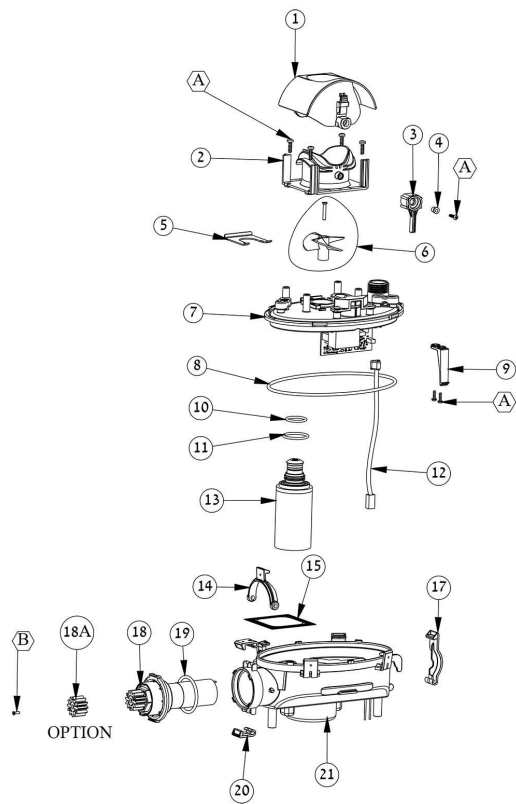

DOLPHIN S200

Item #	Item Number	Description
38	9983118	ACTIVE BRUSH ADAPTOR M2/M2i L
39	9983117	ACTIVE BRUSH HOLDER M2/M2i R
A	3379616-A	SCREW KA50X16 WN1412
B	3379440-A	SCREW KA50X12 A2 WN1412

DOLPHIN S200

#01 (ps basic 230v)

#03 (filters s300i - catalog kit)

#17 (retrofit for cable con. 2015)

September 2004 - 8170051

#23 (motor unit catalog kit s200)

DOLPHIN S200

#29 (s300 drive sys cat. kit)

LEFT SIDE

RIGHT SIDE