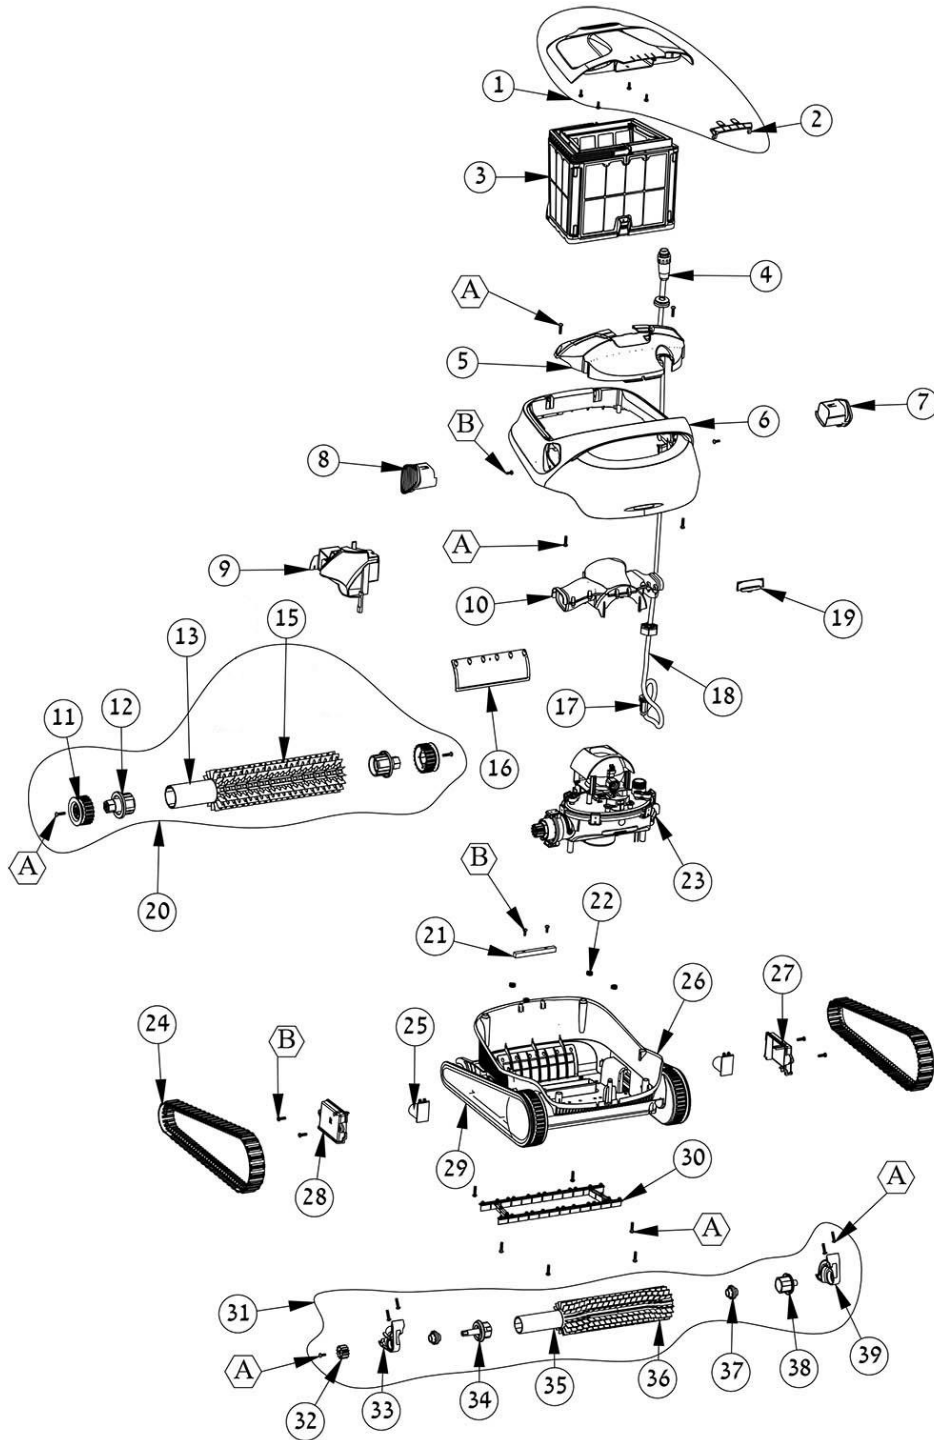

DOLPHIN S200

Item #	Item Number	Description
001	Kit Options	
. 001.01	99956032-ASSY	PS BASIC 230V
. 001.01.01	9983204	CORK FOR DC IN PWS S300i
01	99952112-ASSY	FILTER COVER S300i WHITE ASSY
02	99831362	FILTER COVER LATCH BLUE
03	Kit Options	
. 03.01	9983106	ROUGH FILTER S
. 03.02	9991458-ASSY	CARTRIDGE FILTER ASSY M2/M2i
. 03.02A	9991457-ASSY	SPRING FILTER ASSY M2
. 03.03	9983108	FILTER HANDLE M2/M2i
. 03.04	9983109	FILTER HANDLE LATCH M2/M2i
. 03.05	3917029	FILTER HANDLE SPRING M2/M2i
. 03.06	6350150	NON RETURN VALVE M2/M2i
. 03.07	9983110	UPPER FILTER FRAME M2/M2i
. 03.08	9983162	FILTER PILLAR 2
. 03.09	9983164	FILTER PILLAR 4
. 03.10	9983161	FILTER PILLAR 1
. 03.11	9983163	FILTER PILLAR 3
. 03.12	9991467-ASSY	CARTRIDGE FILTER PANELS KIT M2
. 03.13	9983105	LOWER FILTER FRAME M2/M2i
. 03.14	9983107	FILTER DOOR
. 03.15	9991463-ASSY	SPRING FILTERS KIT M2/M2i
. 03.A	3379450-A	SCREW KA40X12 WN1412 A2
04	5000009	AMPHENOL PLUG
05	9983175	TOP LID S300i
06	99952102-ASSY	OUTER CASING S300i
07	99831731	LEFT GRILL S300i BLUE
08	99831741	RIGHT GRILL S300i BLUE
09	9991733	FLOAT+HOUSING FOR S300i
10	9991730	WATER TUBE M2/M2i ASSY
11	9983112	WHEEL BEARING M2/M2i
12	9983120	WHEEL BEARING ADAPTOR M2/M2i
13	6101911	WHEEL TUBE FOR D.BASIC
15	6101311	PVC BRUSH - BLUE S300i
16	9983102	RAPID DRAIN FLAP
17	9991271	RETROFIT FOR CABLE CON. 2015
. 17.01	9985048	CABLE CONN.THREE PIN
. 17.02	1811404	CABLE CONNECTOR
. 17.03	9985027	PLASTIC WASHER 7MM X 2MM
. 17.04	3861002	RK RING FOR CABLE CONN.
. 17.05	9980025	GLANDE WASHER 13MM
. 17.06	9980797	NUT FOR MBU TERMINAL 2015
18	99958903-DIY	CABLE DIAG M1C/M2 18M DIY
19	9983172	LED LENS M2i
20	99955381-ASSY	WHEEL ASSY S300i PVC BLUE
21	3726284	REAR WEIGHT FOR S

DOLPHIN S200

Item #	Item Number	Description
38	9983118	ACTIVE BRUSH ADAPTOR M2/M2i L
39	9983117	ACTIVE BRUSH HOLDER M2/M2i R
A	3379616-A	SCREW KA50X16 WN1412
B	3379440-A	SCREW KA50X12 A2 WN1412

DOLPHIN S200