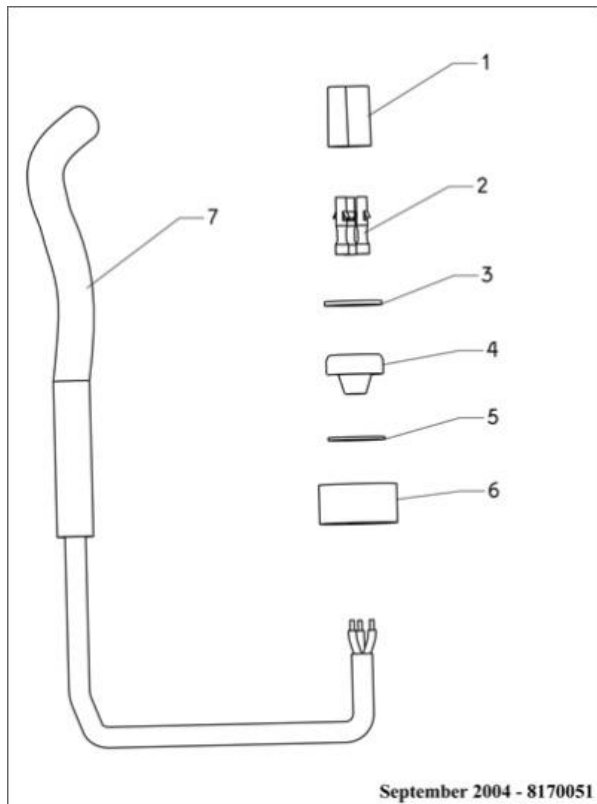

#17 (retrofit for cable con. 2015)