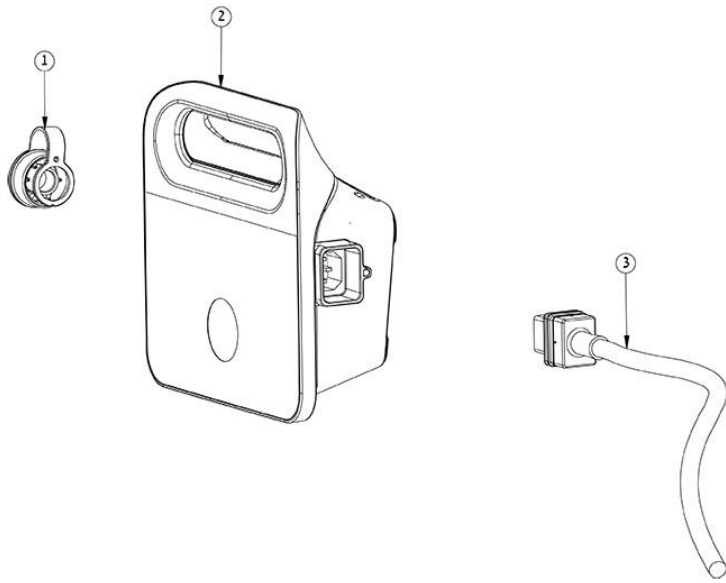

DOLPHIN S200

#01 (ps basic 230v)