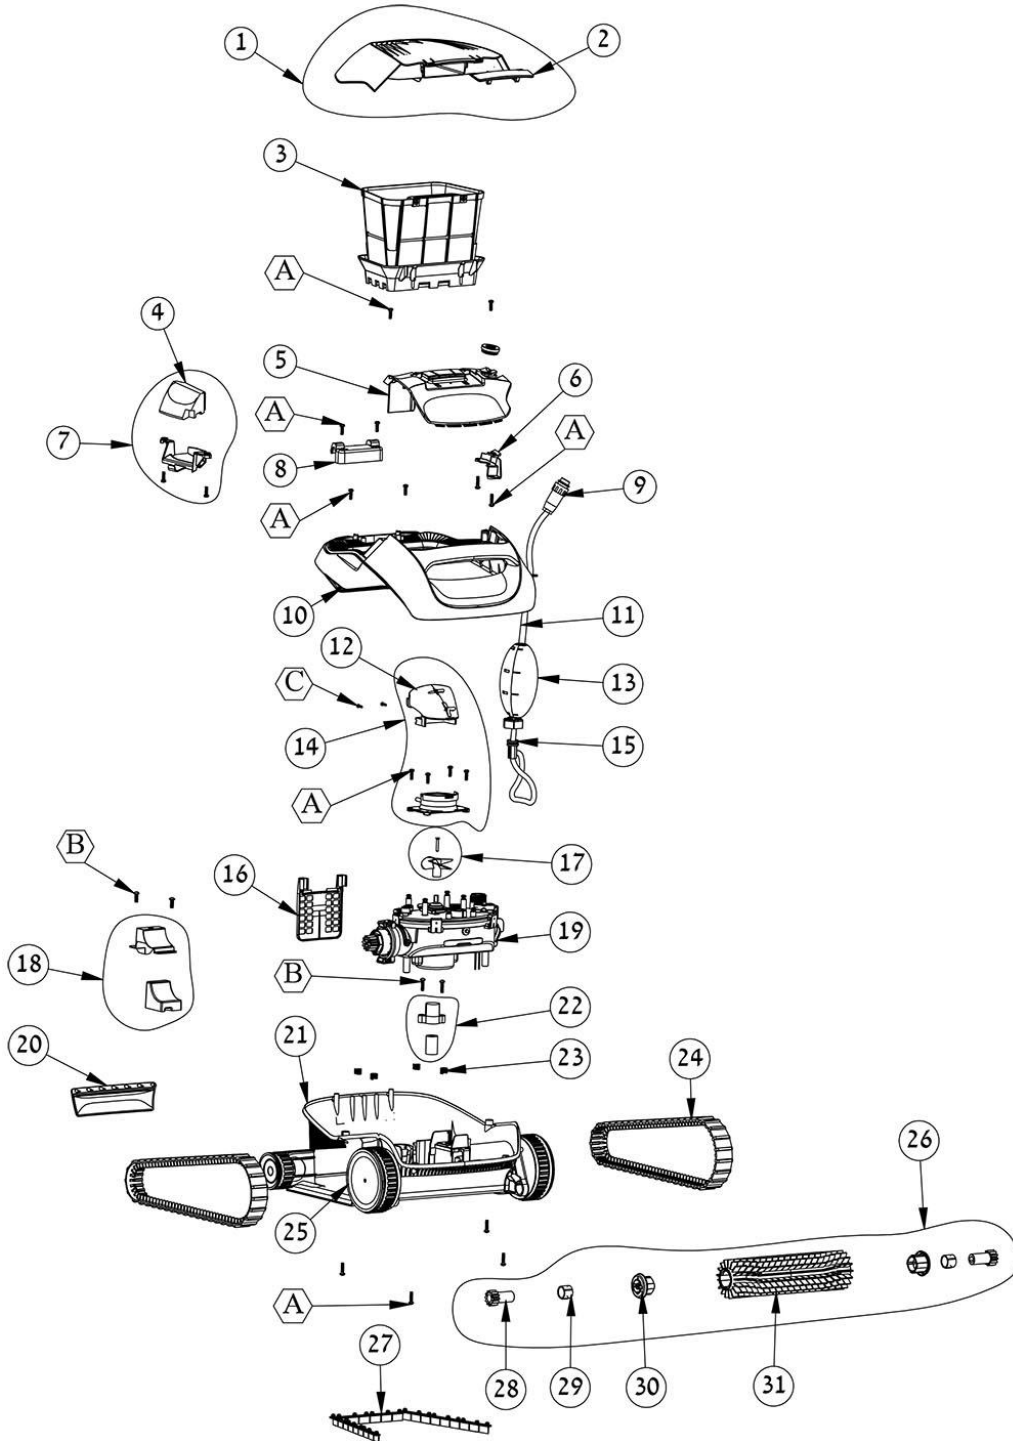

DOLPHIN E10

Item #	Item Number	Description
001	Kit Options	
. 001.01	99956032-ASSY	PS BASIC 230V
. 001.01.01	9983204	CORK FOR DC IN PWS S300i
. 001.03	5898411LF	CABLE SWITCHING POWER SUPPLY EU
01	99952170-ASSY	FILTER COVER E10 ASSY
02	9983057	LID LATCH GREY
03	Kit Options	
. 03.01	9991461-ASSY	CANISTER FILTER M1B ASSY
. 03.02	9991482-ASSY	ULTRA-FINE FILTER BASKET THICK
. 03.02B	9991459-ASSY	SPRING FILTER ASSY M1
. 03.03	6350151	NON RETURN VALVE
. 03.04	9983041	VALVE HOLDER MONOBLOCK
. 03.05	6350120	NET FILTER MONOBLOCK S1
. 03.06	9983040	HANDLE FOR MONOBLOCK
. 03.07	9983043	MONOBLOCK ADAPTER
. 03.08	9983027	FILTER HANDEL KNOB
. 03.09	3917029	FILTER HANDLE SPRING M2/M2i
. 03.10	9983004	FILTER HANDLE M1
. 03.11	9983037	FILTER FRAME TOP
. 03.12	9991466-ASSY	CARTRIDGE FILTERS KIT S100
. 03.12B	9991468-ASSY	SPRING FILTERS KIT M1
. 03.13	9983025	NON RETURN VALVE FOR M1 FILTER
. 03.14	3917014	BOTTOM LID SPRING
. 03.15	9983026	FILTER HOLDER
. 03.16	9983036	FILTER FRAME BOTTOM
. 03.17	9983010	FILTER DOOR 2 + O.M
. 03.A	3303008-A	SCREW KA30X8 WN1412 A2
. 03.B	3379410-A	SCREW WN1412 A2 KA40X10
. 03.C	3379408-A	SCREW WN1412 A2 KA40X8
. 03.D	3374016-A	SCREW KA40X16 WN1412
04	6250960	UPPER FLOAT S100
05	9983053	DIY COVER E10 WHITE
06	9983058	GROMMET LATCH FOR M1 CABLE
07	9991748	FLOAT+HOUSING FOR S50
08	9983056	OUTER CASING ADAPTOR E10
09	5000009	AMPHENOL PLUG
10	99952134-ASSY	OUTER CASING M1 WHITE ASSY
11	99958902-DIY	CABLE DIAG M1B 12M DIY
12	9991740	WATER TUBE FOR M1 L+R ASSY
13	99960081	FLOAT ASSY D.BASIC FLOAT BLUE
14	9991742	WATER TUBE + IMPELLER SHIELD ASS
15	9991271	RETROFIT FOR CABLE CON. 2015
. 15.01	9985048	CABLE CONN.THREE PIN
. 15.02	1811404	CABLE CONNECTOR
. 15.03	9985027	PLASTIC WASHER 7MM X 2MM
. 15.04	3861002	RK RING FOR CABLE CONN.

DOLPHIN E10

Item #	Item Number	Description
30	9983017	ACTIVE BRUSH ADAPTOR FOR M1
31	9983122	GREY BRUSH FOR ACTIVE BRUSH
A	3379616-A	SCREW KA50X16 WN1412
B	3379440-A	SCREW KA50X12 A2 WN1412

DOLPHIN E10

#01 (ps basic 230v)