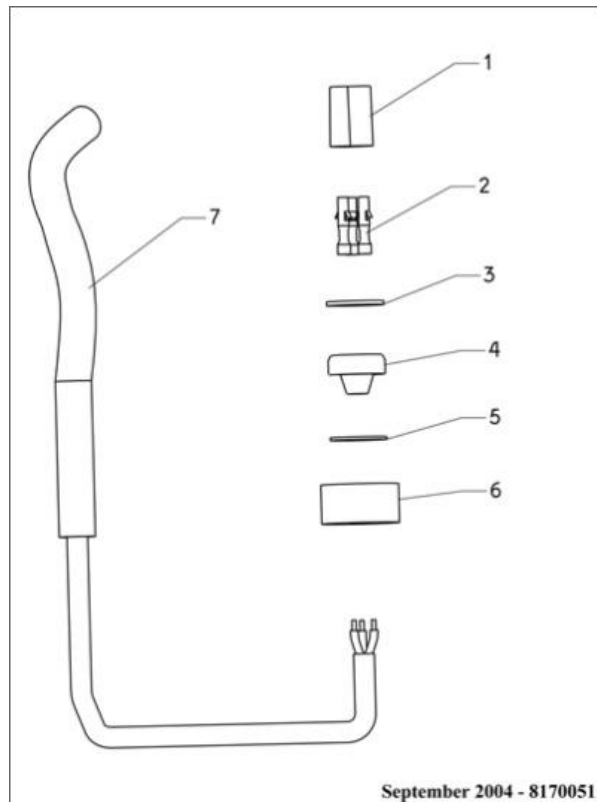

DOLPHIN E10

Item #	Item Number	Description
30	9983017	ACTIVE BRUSH ADAPTOR FOR M1
31	9983122	GREY BRUSH FOR ACTIVE BRUSH
A	3379616-A	SCREW KA50X16 WN1412
B	3379440-A	SCREW KA50X12 A2 WN1412

DOLPHIN E10

#01 (ps basic 230v)

#03 (filters e10 - catalog kit)

#13 (float assy d.basic float blue)

November 2005 - P/No 8170070

#15 (retrofit for cable con. 2015)

September 2004 - 8170051

DOLPHIN E10

#19 (motor unit catalog kit e10)

#25 (e10 drive sys cat. kit)