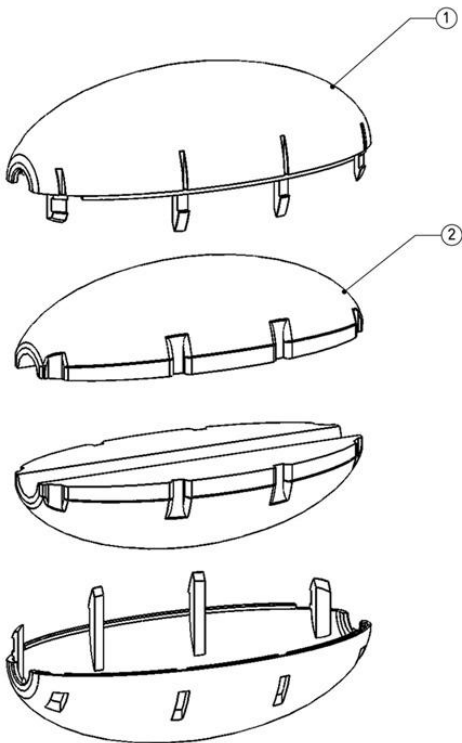

#13 (float assy d.basic float blue)

November 2005 - P/No 8170070