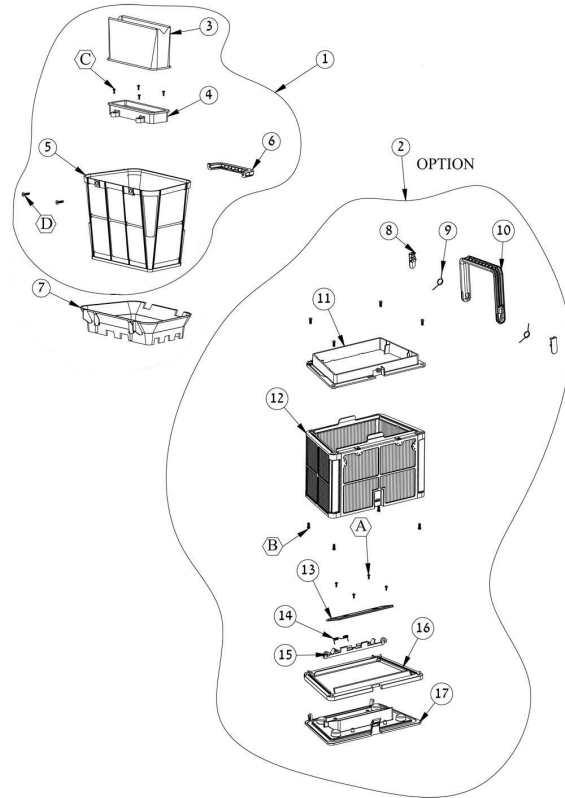

#03 (filters e10 - catalog kit)