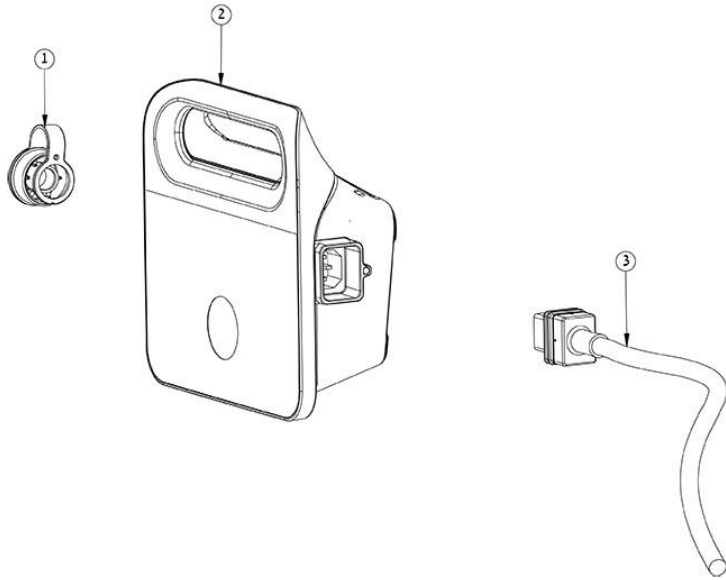

DOLPHIN E10

Item #	Item Number	Description
. 15.05	9980025	GLANDE WASHER 13MM
. 15.06	9980797	NUT FOR MBU TERMINAL 2015
17	9995266	BLACK IMPELLER+SCREW DC
18	9991747	BOTTOM FLOAT+HOUSING FOR S100
19	Kit Options	
. 19.01	5588902	IMPELLER MOTOR HOLDER 2
. 19.02	9983155	COVER FOR PUMP MOTOR BOX+M1
. 19.03	3861644	O-RING 164x4 N70
. 19.04	3862503	SEAL ORING 25X3 I.M
. 19.05	5583323	SEAL ORING 32X3
. 19.06	9991211-ASSY	IMPELLER MOTOR S300 ASSY
. 19.07	9983151	PCB HOLDER S300
. 19.08	9995002	ELECT. CARD E10 ASSY
. 19.09	9983180	FRONT CLIPS FOR MBU S300
. 19.10	9991210-ASSY	DRIVE MOTOR S300 ASSY
. 19.10A	9983142	GEAR Z12 FOR DRIVE MOTOR
. 19.11	3862474	ORING 47X4mm
. 19.12	9983166	CLIPS FOR MBU CABLE
. 19.14	9983140	CLIP FOR MBU
. 19.15	9983138	MOTOR UNIT CASING S100
. 19.16	5890051LF	CABLE MBU 2010
. 19.A	3374012-A	SCREW KA 40X12
. 19.MU1	9995389-ASSY	MU M1B ASSY
. 19.MU2	9995389-EX	MU M1B EX
20	9983024	QUICK WATER RELEASE
21	9991751	CHASSIS ASSEMBLY M1B
22	9991746-ASSY	INNER WEIGHT FOR M1 CHASSIS ASSY
23	3917022	SPRING FOR FILTER S LINE
24	9983152	TRACK S GREY
25	Kit Options	
. 25.01	9983014	LARGE WHEEL COVER
. 25.02	9983013	ACTIVE BRUSH BRACKET -L
. 25.03	99831111	FRONT WHEEL WHITE
. 25.04	99831211	WHEEL DISK WHITE
. 25.05	9983114	WHEEL BUSHING 2
. 25.06	9983012	ACTIVE BRUSH BRACKET -R
. 25.07	3726283	BYPASS AND WHEEL WEIGHT FOR M1
. 25.08	9983016	WHEEL PLUG
. 25.09	9983015	SMALL WHEEL
. 25.A	3379616-A	SCREW KA50X16 WN1412
. 25.KIT1	9991738-ASSY	FRONT WHEEL E10 ASSY
. 25.KIT2	9991739-ASSY	REAR WHEEL E10 ASSY
26	9995544-ASSY	ACTIVE BRUSH E10 GREY ASSY
27	9991732	VACUUM STRIPS KIT OF 10
28	9983018	GEAR Z12 FOR ACTIVE BRUSH M1
29	9983042	ACTIVE BRUSH BUSHING M1

DOLPHIN E10

Item #	Item Number	Description
30	9983017	ACTIVE BRUSH ADAPTOR FOR M1
31	9983122	GREY BRUSH FOR ACTIVE BRUSH
A	3379616-A	SCREW KA50X16 WN1412
B	3379440-A	SCREW KA50X12 A2 WN1412

DOLPHIN E10

#01 (ps basic 230v)