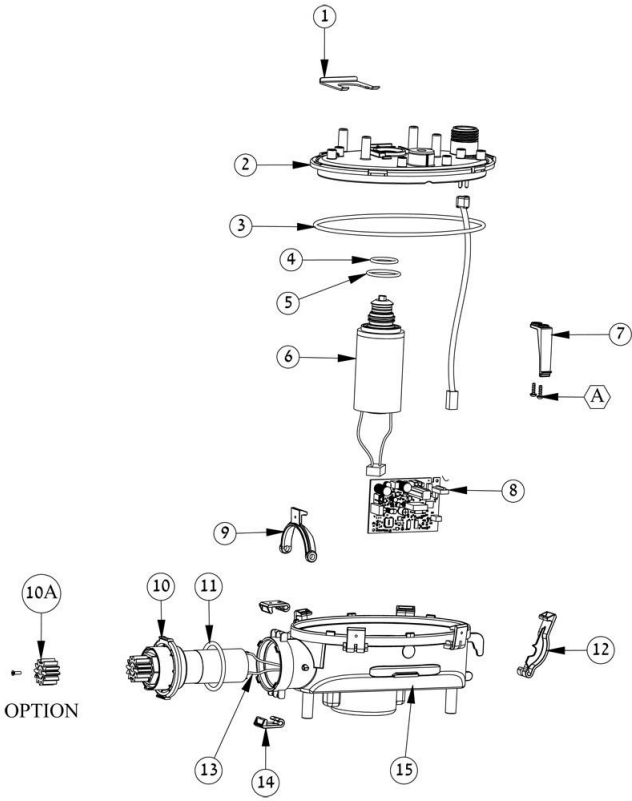

DOLPHIN E10

Item #	Item Number	Description
30	9983017	ACTIVE BRUSH ADAPTOR FOR M1
31	9983122	GREY BRUSH FOR ACTIVE BRUSH
A	3379616-A	SCREW KA50X16 WN1412
B	3379440-A	SCREW KA50X12 A2 WN1412

DOLPHIN E10

#01 (ps basic 230v)

#03 (filters e10 - catalog kit)

#13 (float assy d.basic float blue)

November 2005 - P/No 8170070

#15 (retrofit for cable con. 2015)

September 2004 - 8170051

DOLPHIN E10

#19 (motor unit catalog kit e10)

#25 (e10 drive sys cat. kit)